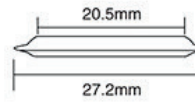

L044T

Working with aluminum profile