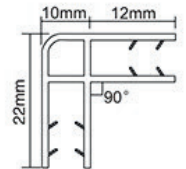

B01

Track filling strip
For 8mm glass