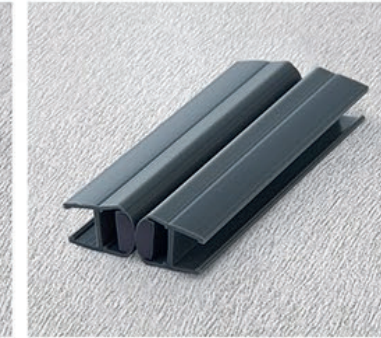

### B008XGG

Magnetic seal  
Short clip  
For 6, 8, 10mm glass

B008DB  
配B008XG(枪灰)  
90度内外开

B008XV  
配B008XNWK(枪灰)  
135度内外开

B008XV(枪灰)  
180度内外开

B008XA-BGG(黑+高透)  
90/180度磁吸

★ The surface and color can be customized with matte, clear, black, brown, grey, etc