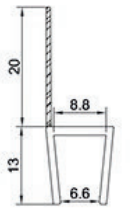

MIG90
For 8mm glass