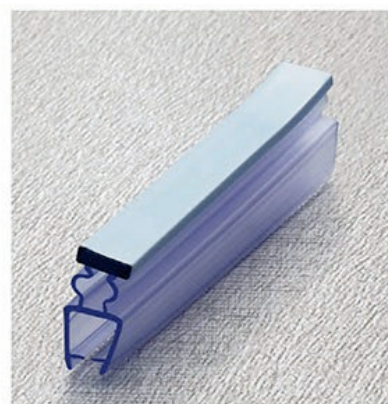

## B008BC

Magnetic seal, used  
For 145° glass door  
For 6mm glass

★ The surface and color can be customized with matte, clear, black, brown, grey, etc