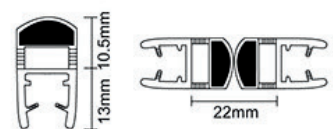

B008GE(180°)(间距 20/25mm)