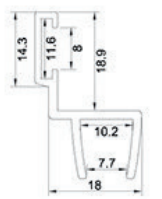

BLC-U208
For 10mm glass