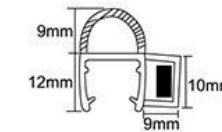

207H

Use for aluminium and glass