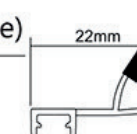

**MIG-MS90**

**B008GA+GP**(间距 22mm)  
180° 磁性密封胶条

**B008GG+7\*9**白色  
一固一活

**B008EB**  
Mmagnetic seal  
For 6mm glass

**B008GYE**(white)  
Magnetic seal  
For 8mm glass

★ The surface and color can be customized with matte, clear, black, brown, grey, etc