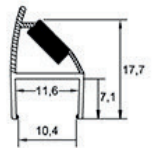

B009DX

Short clip
For 8, 10mm glass