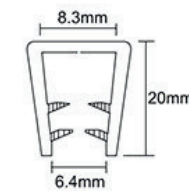

**B032R**  
For aluminum

**B032D**

**B019**  
U pvc seal  
For 6, 8, 10, 12,  
15, 18, 21mm glass

**B019-W402**  
Pvc seal  
For 8, 10mm glass

**B036**  
Aluminium profile filling strip  
For 5, 6mm glass