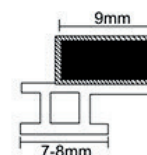

★ The surface and color can be customized with matte, clear, black, brown, grey, etc

B008J

Magnetic seal used for 180° glass door, For 8mm glass

B008GYD

fan-shaped glass door magnetic For 8mm glass

7x9/8x9/9x9 (透明)

Working with aluminum or plastic profiles

7x9/8x9/9x9/ 10X10(白色)

Working with aluminum or plastic profiles

B008GAP

Working with aluminum profiles

B008CP (135° 穿插磁吸)

Black magnetic sealing used for 135° glass door For 5, 6, 8, 10, 12mm glass

8x10(错位)

Working with aluminum or plastic profiles
□ EVA(Rigid EVA)

R1016A

180° magnetic seal Fixing aluminum profile by means of insertion

RLC-9x10

8x10

Working with aluminum profiles

R1016C(错位)

180° magnetic seal used for 180° magnetic glass do Fixing aluminum profile by means of insertion

7x9A/8x9A /9X9A/11X10

Working with aluminum or plastic profiles
□ EVA(Rigid EVA)

B008DG

R03 木门磁吸(大三角形) For wooden door

B008DGX

R03 木门磁吸(小三角形) 正三角(新款) 斜三角(4.0旧款) For wooden door

YY-027

YY-025