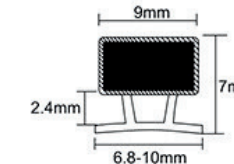

B008GAP

Working with aluminum profiles