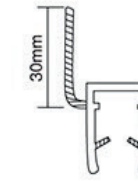

### B002

Hinges side pvc seal  
For 6, 8, 10, 12mm glass