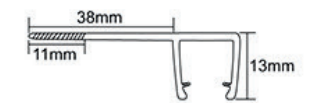

耐寒抗冻·使用寿命长·防水耐老化, 优良材质

Cold-resistant, frost-resistant, long service life, waterproof, aging-resistant and excellent material

★ The surface and color can be customized with matte, clear, black, brown, grey, etc

B002

Hinges side pvc seal
For 6, 8, 10, 12mm glass

B002SH(软硬边)

For 6mm glass

B003E

Use together with weather strip

B003SH(软硬边)

h shape soft-hard lip
For 10 mm glass

B003H(硬边)

h shape with hard lip
For 8, 10, 12mm glass

B003R

For 6, 10mm glass

B003AR

For 6, 8, 10, 12mm glass

B004SH(软硬边)

90° pvc seal, hard-soft lip
(90 degree)
For 8, 10, 12mm glass