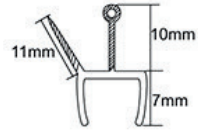

B009AX

Short clip
For 6, 8, 10, 12mm glass