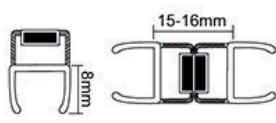

★ The surface and color can be customized with matte, clear, black, brown, grey, etc

B009X

Short clip
For 8, 10mm glass

B009AX

Short clip
For 6, 8, 10, 12mm glass

B008XGA+ B008XGY

90 degree double open
magnetic seal
Short clip
For 8, 10mm glass

JTC123

For 10mm glass

B009DX

Short clip
For 8, 10mm glass

B009BX

Short clip
For 8, 10mm glass

B008XGF

For 8, 10mm glass

B008XGE

For 8, 10mm glass

B008XGA

(90° & 180°)
90&180 degree magnetic
seal
Short clip
For 6, 8, 10, 12mm glass

B008XGB

180 degree magnetic
seal
Short clip
For 6, 8, 10mm glass

B008XGC

135 degree magnetic
seal
Short clip
For 6, 8, 10mm glass

B008XGG

Magnetic seal
Short clip
For 6, 8, 10mm glass