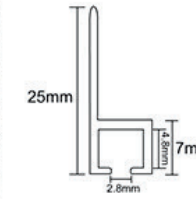

B003SH(软硬边)

h shape soft-hard lip
For 10 mm glass