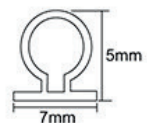

B019
U pvc seal
For 6, 8, 10, 12,
15, 18, 21mm glass