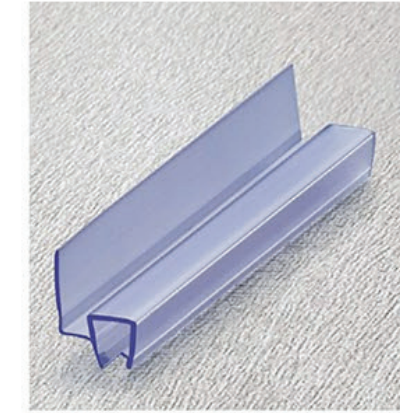

B002SH(软硬边)

For 6mm glass