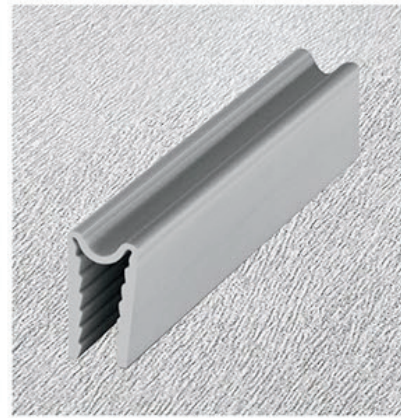

**BW-03**

木门密封条

**BW-05**

Working with aluminum profile

**035D**

**120R6.4**

**E01**

For 10/12/15/17mm glass