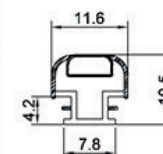

★ The surface and color can be customized with matte, clear, black, brown, grey, etc

B008J

Magnetic seal used for 180° glass door, For 8mm glass

B008GYD

fan-shaped glass door magnetic For 8mm glass

7x9/8x9/9x9 (透明)

Working with aluminum or plastic profiles

7x9/8x9/9x9/ 10X10(白色)

Working with aluminum or plastic profiles

B008GAP

Working with aluminum profiles

B008CP (135° 穿插磁吸)

Black magnetic sealing used for 135° glass door For 5, 6, 8, 10, 12mm glass

8x10(错位)

Working with aluminum or plastic profiles
□ EVA(Rigid EVA)

R1016A

180° magnetic seal Fixing aluminum profile by means of insertion

RLC-9x10

8x10

Working with aluminum profiles

R1016C(错位)

180° magnetic seal used for 180° magnetic glass do Fixing aluminum profile by means of insertion

7x9A/8x9A /9X9A/11X10

Working with aluminum or plastic profiles
□ EVA(Rigid EVA)

B008DG

R03 木门磁吸(大三角形) For wooden door

B008DGX

R03 木门磁吸(小三角形) 正三角(新款) 斜三角(4.0旧款) For wooden door

YY-027

YY-025