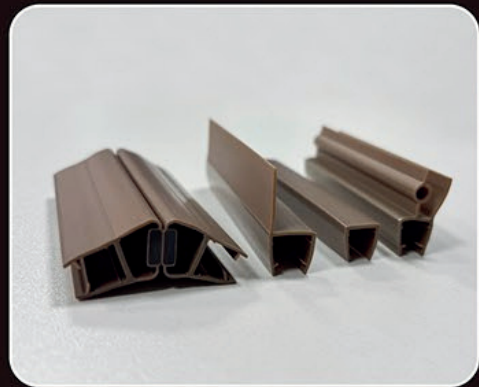

OUR ADVANTAGE

我们的优势

PROFESSIONAL PRODUCTS FROM BALLEYSRING

Super clear shower door seals with UV resistant additives

- Highly rigid and impact resistant
- A perfect blend of hard and soft combined with ideal strength magnets
- Choose from the many colors available to suit your customers requirements
- Custom tooling options and Realistic pricing, just ask.

WHY YOU SHOULD CHOOSE TO DEAL WITH US?

1. We are one of the most experience shower door seal factories in China.
2. Our monthly capacity exceeds 1 million meters.
3. We offer quick efficient production.
4. All products are manufactured to strict standards and certified by SGS
5. Our reputation with all overseas customers in all markets is excellent.