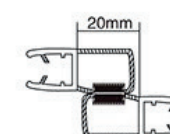

**MIG-MS90**

**B008GA+GP**(间距 22mm)  
180° 磁性密封胶条

**B008GG+7\*9**白色  
一固一活

**B008EB**  
Mmagnetic seal  
For 6mm glass

**B008GYE**(white)  
Magnetic seal  
For 8mm glass

★ The surface and color can be customized with matte, clear, black, brown, grey, etc