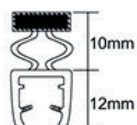

B008GYD

fan-shaped glass door magnetic For 8mm glass