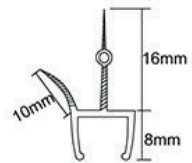

B008XGA+ B008XGY

90 degree double open
magnetic seal
Short clip
For 8, 10mm glass