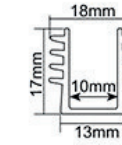

★ The surface and color can be customized with matte, clear, black, brown, grey, etc

705G