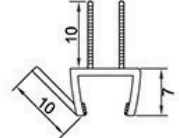

B008XGF

For 8, 10mm glass