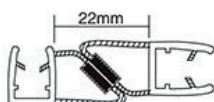

B008SF

Working with aluminum profiles