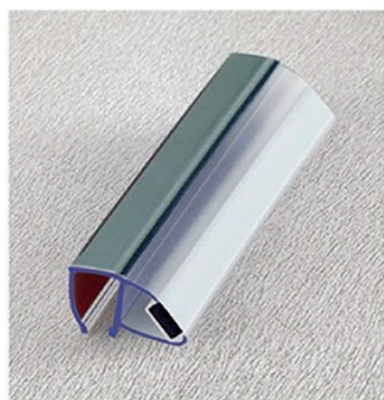

B008NF

Magnetic strip, used for in open 90° glass door
For 8*10mm glass