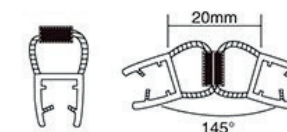

★ The surface and color can be customized with matte, clear, black, brown, grey, etc

B008SR (缓冲侧吸)

For 10, 12mm glass

B008DB

90° 侧吸
Black magnetic seal
For 6, 8, 10, 12mm glass

B008GS (White)

Multi degree magnetic strip used to connect
For 8mm glass

B008Y (90° 双开门)

For two doors
For 8, 10, 12mm glass

B008Z

For 8mm glass

JTC126

B008GK (White)

Magnetic sealing strip, to suit the B008GV (used for 180° glass door)
For 8, 10mm glass

B008GM (White)

Magnetic seal
For 8mm glass

30A2

For 8mm glass

BLC-DD12

B008R

Magnetic strip, sliding door
180° glass door
For 8, 10mm glass

6mm a=10
8mm a=7, 10
10mm a=7, 10, 14
12mm a=10

B008W

With B008A suitable for 180° fixed door assembly in the aluminum
For 8, 10mm glass

B008NF

Magnetic strip, used for in open 90° glass door
For 8*10mm glass

B008GF (White)

White magnetic seal
For 90° inwardly opened door
For 8, 10mm glass
与B008GA配对为90° 内开

B008SF

Working with aluminum profiles

B008BC

Magnetic seal, used
For 145° glass door
For 6mm glass