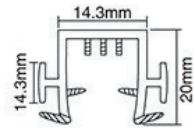

### L037

Working with aluminum profile  
For 12mm glass