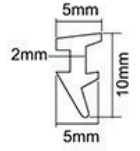

★ The surface and color can be customized with matte, clear, black, brown, grey, etc

191G