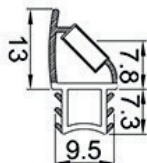

★ The surface and color can be customized with matte, clear, black, brown, grey, etc

B008SR (缓冲侧吸)

For 10, 12mm glass

B008DB

90° 侧吸
Black magnetic seal
For 6, 8, 10, 12mm glass

B008GS (White)

Multi degree magnetic strip used to connect
For 8mm glass

B008Y (90° 双开门)

For two doors
For 8, 10, 12mm glass

B008Z

For 8mm glass

JTC126

B008GK (White)

Magnetic sealing strip, to suit the B008GV (used for 180° glass door)
For 8, 10mm glass

B008GM (White)

Magnetic seal
For 8mm glass

30A2

For 8mm glass

BLC-DD12

B008R

Magnetic strip, sliding door
180° glass door
For 8, 10mm glass

6mm a=10
8mm a=7, 10
10mm a=7, 10, 14
12mm a=10

B008W

With B008A suitable for 180° fixed door assembly in the aluminum
For 8, 10mm glass

B008NF

Magnetic strip, used for in open 90° glass door
For 8*10mm glass

B008GF (White)

White magnetic seal
For 90° inwardly opened door
For 8, 10mm glass
与B008GA配对为90° 内开

B008SF

Working with aluminum profiles

B008BC

Magnetic seal, used
For 145° glass door
For 6mm glass