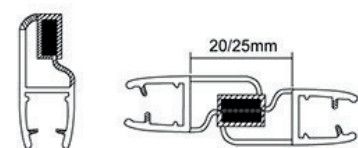

B008GBK(小间距8mm)

配装: 10mm 玻璃
可做: 细砂、粗砂、高透、全黑、茶色等