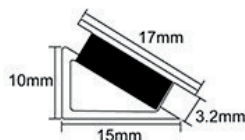

★ The surface and color can be customized with matte, clear, black, brown, grey, etc

B008J

Magnetic seal used for 180° glass door, For 8mm glass

B008GYD

fan-shaped glass door magnetic For 8mm glass

7x9/8x9/9x9 (透明)

Working with aluminum or plastic profiles

7x9/8x9/9x9/ 10X10(白色)

Working with aluminum or plastic profiles

B008GAP

Working with aluminum profiles

B008CP (135° 穿插磁吸)

Black magnetic sealing used for 135° glass door For 5, 6, 8, 10, 12mm glass

8x10(错位)

Working with aluminum or plastic profiles
□ EVA(Rigid EVA)

R1016A

180° magnetic seal Fixing aluminum profile by means of insertion

RLC-9x10

8x10

Working with aluminum profiles

R1016C(错位)

180° magnetic seal used for 180° magnetic glass do Fixing aluminum profile by means of insertion

7x9A/8x9A /9X9A/11X10

Working with aluminum or plastic profiles
□ EVA(Rigid EVA)

B008DG

R03 木门磁吸(大三角形) For wooden door

B008DGX

R03 木门磁吸(小三角形) 正三角(新款) 斜三角(4.0旧款) For wooden door

YY-027

YY-025