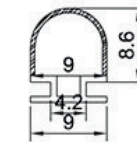

★ The surface and color can be customized with matte, clear, black, brown, grey, etc

B032D