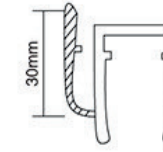

B020
Pvc seal
For 8, 10mm glass