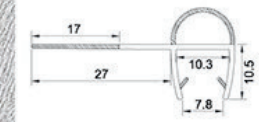

BLC-15
For 6mm glass