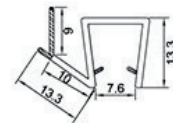

**B011D**  
For 10mm glass

**B027**  
180° 玻璃侧挡水条  
配套: 8、10mm 玻璃  
8mm a=10 b=5  
10mm a=11 b=7

**B029**  
Two soft up  
For 8, 10mm glass

**B016A**  
Working with aluminum  
profiles  
For 8mm glass

**B018**  
Working with aluminum  
profiles  
For 5, 6, 8mm glass