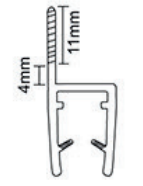

B003H(硬边)

h shape with hard lip
For 8, 10, 12mm glass