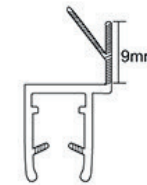

B004SH(软硬边)

90° pvc seal, hard-soft lip
(90 degree)
For 8, 10, 12mm glass