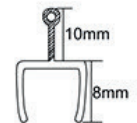

B009BX

Short clip
For 8, 10mm glass