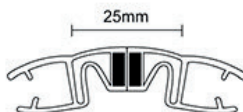

7x9/8x9/9x9 (透明)

Working with aluminum or plastic profiles