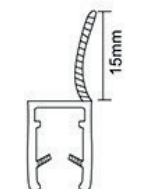

B003AR

For 6, 8, 10, 12mm glass