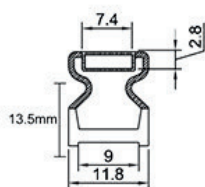

B008R

Magnetic strip, sliding door
180° glass door
For 8, 10mm glass

6mm a=10
8mm a=7, 10
10mm a=7, 10, 14
12mm a=10