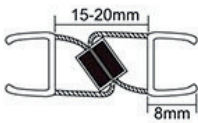

### B008XGA

(90° & 180° )  
90&180 degree magnetic  
seal  
Short clip  
For 6, 8, 10, 12mm glass