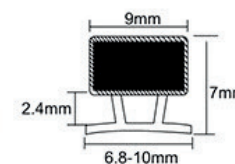

7x9/8x9/9x9/ 10X10(白色)

Working with aluminum or plastic profiles