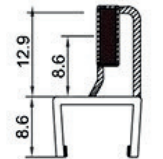

B008XGA

(90° & 180°)
90&180 degree magnetic
seal
Short clip
For 6, 8, 10, 12mm glass