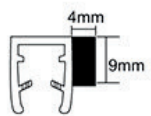

B008GS (White)

Multi degree magnetic strip used to connect
For 8mm glass