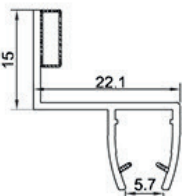

★ The surface and color can be customized with matte, clear, black, brown, grey, etc

B008SR (缓冲侧吸)

For 10, 12mm glass

B008DB

90° 侧吸
Black magnetic seal
For 6, 8, 10, 12mm glass

B008GS (White)

Multi degree magnetic strip used to connect
For 8mm glass

B008Y (90° 双开门)

For two doors
For 8, 10, 12mm glass

B008Z

For 8mm glass

JTC126

B008GK (White)

Magnetic sealing strip, to suit the B008GV (used for 180° glass door)
For 8, 10mm glass

B008GM (White)

Magnetic seal
For 8mm glass

30A2

For 8mm glass

BLC-DD12

B008R

Magnetic strip, sliding door
180° glass door
For 8, 10mm glass

6mm a=10
8mm a=7, 10
10mm a=7, 10, 14
12mm a=10

B008W

With B008A suitable for 180° fixed door assembly in the aluminum
For 8, 10mm glass

B008NF

Magnetic strip, used for in open 90° glass door
For 8*10mm glass

B008GF (White)

White magnetic seal
For 90° inwardly opened door
For 8, 10mm glass
与B008GA配对为90° 内开

B008SF

Working with aluminum profiles

B008BC

Magnetic seal, used
For 145° glass door
For 6mm glass